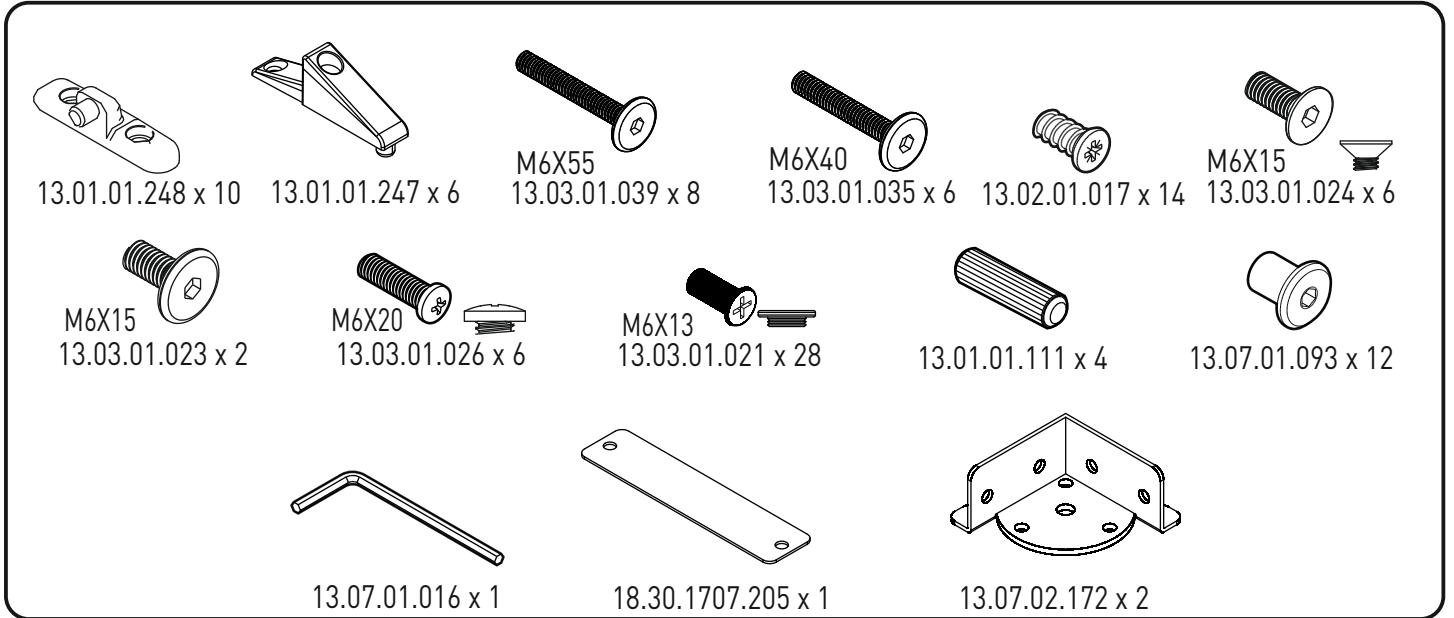

20.30.1707.00

GARANTİ BELGESİ VE
KULLANMA KILAVUZU

WARRANTY CERTIFICATE
AND USER MANUAL

4

5

6

7

8