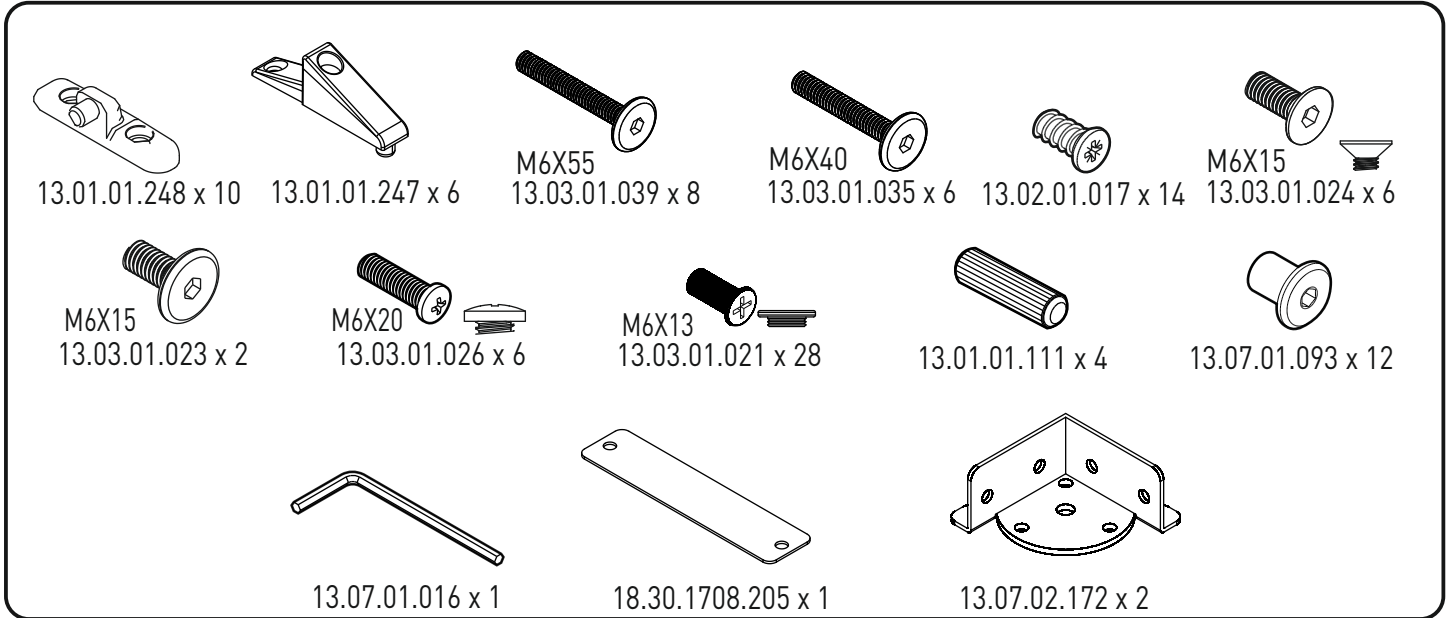

# 20.30.1708.00

GARANTİ BELGESİ VE  
KULLANMA KILAVUZU

WARRANTY CERTIFICATE  
AND USER MANUAL

4

13.02.01.017 x 4

5

6

**9**